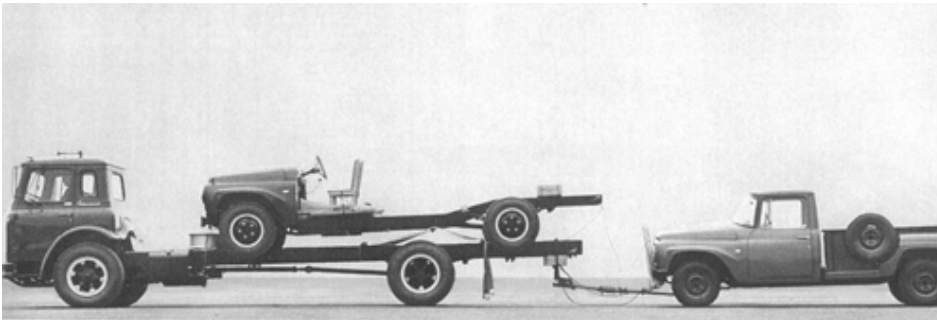

## 1964 Loadstar CO

1964 Loadstar CO with a 1200C Flat Back Cowel, full mount and a 1200C 3/4 Ton Step Side on a tow bar, leaving Springfield, Ohio factory.