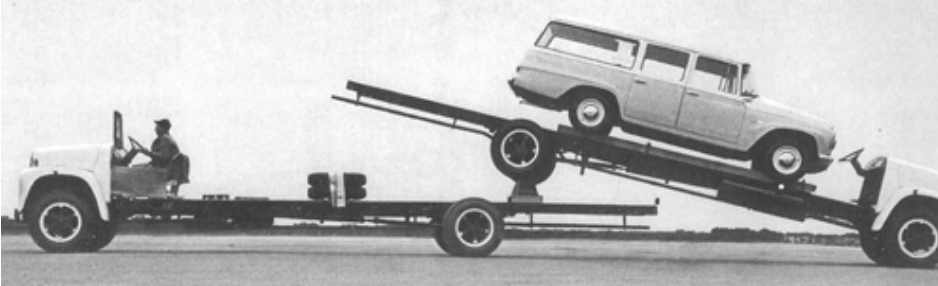

## 2 - 1964 Loadstar School Bus Chassis

2 - 1964 Loadstar School Bus Chassis with a 1000C 2 ton Travelall, full mount.  
Note: Very little driver comforts.